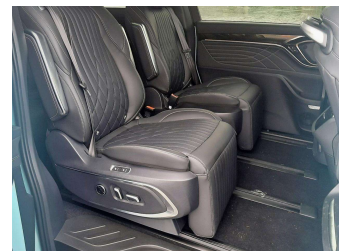

2024 LDV Mifa 9 90kW/h

Purchase Price **$89,990**

Includes GST
Excludes on-road costs of $1,290 Note: A Clean Car fee/rebate does not apply to this vehicle

Finance may be available on this vehicle. Ask one of our friendly staff for more information.

Gain peace of mind with Mechanical Breakdown Insurance. **Ask us how.**

Top features

- » 6xAirbags
- » 7 Seater +
- » ABS Braking
- » Air Conditioning
- » Apple Carplay/Android...
- » Bluetooth
- » Child Seat Anchors/ISO...
- » Climate Control
- » Cruise Control
- » Digital Display
- » Dual Sliding Doors
- » Electric Boot
- » Electric Mirrors
- » Electric Mirrors
- » Electric Power Sliding...
- » Electric Windows
- » Electronic Stability P...
- » Fog Lights

Body Style
5 door, People Movers

Odometer
-

Engine
Electric

Fuel Type
Electricity

Transmission
CVT Automatic

Wheels
-

VIN
-

Interior
-

Safety

Based on 2022 ANCAP rating for 22+ models

Reg No.
PNR869

Ext Colour
Choice Of Colours

History
-

Seats
7 seats

CO2 Emissions
★★★★☆
0 grams/km

Energy Economy
★★★★☆
Annual fuel cost of $590

Cost per year is an estimate based on electricity price of $0.27 per kWh and an average distance of 14000 km. Emissions and Energy Economy figures standardised to 3P WLTP.

Stock ID: 1737