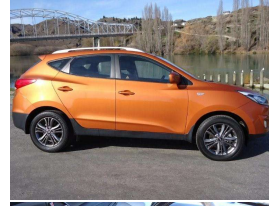

2013 Hyundai iX35 GDI 2.0P 2WD

VEHICLE INFORMATION

Cash Price

Includes GST,
Registration &
Licensing

\$24,995

Finance may be
available on this
vehicle.

Ask one of our
friendly staff for
more information.

Body

5 door, Wagon

Odometer

51,000 km

Engine

1998 cc

Fuel Type

Petrol

Transmission

Automatic, Tiptronic, Front

Wheels

17", Factory Alloys

VIN

KMHJT81FMEU809133

Reg No.

HFE945

Ext Colour