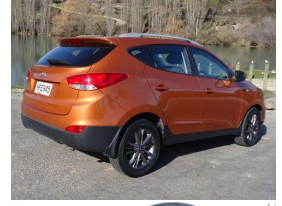

2013 Hyundai iX35 GDI 2.0P 2WD

VEHICLE INFORMATION

Cash Price

Includes GST,
Registration &
Licensing

\$24,995

Finance may be
available on this
vehicle.

Ask one of our
friendly staff for
more information.

Body

5 door, Wagon

Odometer

51,000 km

Engine

1998 cc

Fuel Type

Petrol

Transmission

Automatic, Tiptronic, Front

Wheels

17", Factory Alloys

VIN

KMHJT81FMEU809133

Reg No.

HFE945

Ext Colour