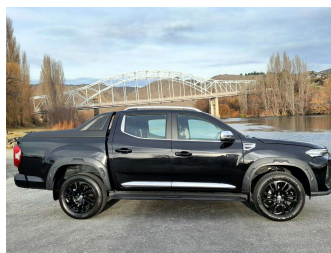

2022 LDV T60 Bi-Turbo Luxury Auto 4Wd (160kW!)

Purchase Price **\$34,990**
Includes GST, Registration & Licensing

Finance may be available on this vehicle. Ask one of our friendly staff for more information.

Body Style
4 door, Ute

Odometer
38,000 km

Engine
2000 cc

Fuel Type
Diesel

Transmission
8-Speed Auto (Tiptronic), 4WD

Wheels
19", Factory Alloys

VIN
-

Interior
Leather