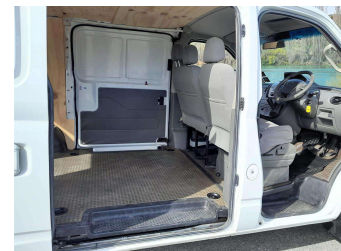

2013 LDV V80 Big SWB Manual

Purchase Price **$10,990**
Includes GST, Registration & Licensing

Finance may be available on this vehicle. Ask one of our friendly staff for more information.

Gain peace of mind with Mechanical Breakdown Insurance. **Ask us how.**

Top features

- » ABS Braking
- » Air Conditioning
- » Alloy Wheels
- » Bluetooth
- » Cruise Control
- » Dual Airbags
- » Electric Mirrors
- » Electric Windows
- » Electronic Stability P...
- » Power Steering
- » Remote Central Locking
- » Reverse Sensors
- » Tow Bar
- » Turbo
- » USB Music Input

Body Style
5 door, Van

Odometer
115,000 km

Engine
2500 cc, Internal Combustion

Fuel Type
Diesel

Transmission
5-Speed Manual, Front Wheel

Wheels
16", Factory Alloys

VIN
-

Interior
Grey, Cloth

Safety

Based on 2023 VSRR rating

Reg No.
HDN172

Ext Colour
White

History
-

Seats
3 seats, Cloth

CO2 Emissions
★☆☆☆☆
266 grams/km

Energy Economy
★☆☆☆☆

Annual fuel cost of $3,920
10.2L per 100km

Cost per year is an estimate based on diesel price of $2.00 per litre and an average distance of 14000 km. Includes Road User Charges (RUC). Emissions and Energy Economy figures standardised to 3P WLTP.

Stock ID: 1792